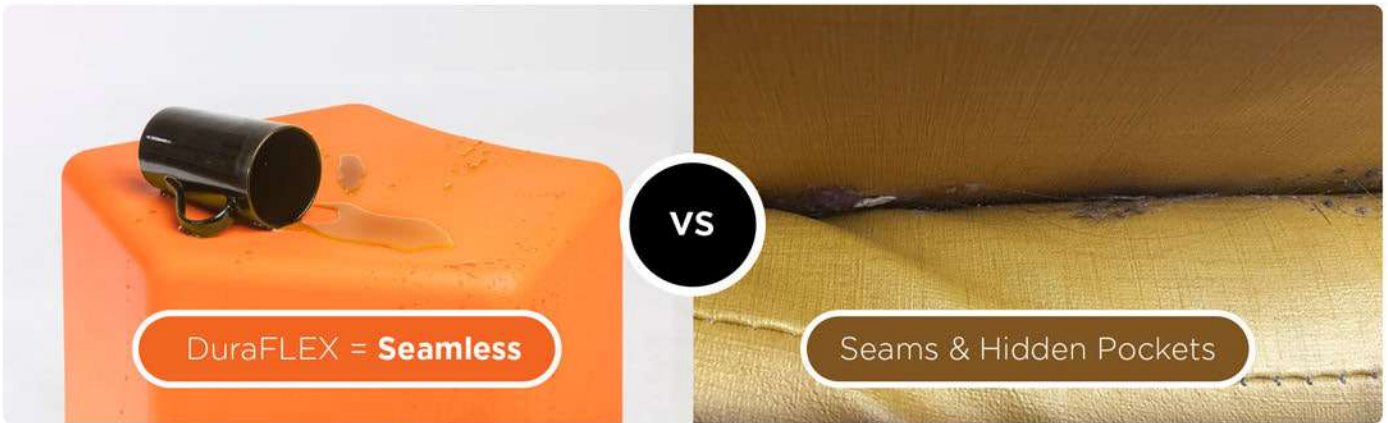

DURAFLEX

SEAMLESS SOFT SEATING

INTRODUCING DURA**FLEX**

DuraFLEX is our unique approach to soft seating for high traffic environments where the ease of washing and disinfecting furniture surfaces is critical. Featuring a flexible and waterproof thermoplastic outer shell that is completely seamless on the top and sides.

COMFORT & SUPPORT

DuraFLEX eliminates an internal rigid frame. The entire outer shell is flexible and its core is made of high density foam. Even the smallest DuraFLEX shape can support up to 500 lbs. This is a fun seating experience that is engineered for high traffic spaces. The seating is comfortable for guests of all sizes while maintaining great structural stability to ensure the user never feels a lack of support.

SECURE BASE

There is a solid base molded inside every unit and this allows the bottom to be finished with a thick plastic cover that is secured in place with screws. We do not use fabric or staples. Our method of finishing the bottom greatly reduces the likelihood of users dismantling the products without tools. Specialty tamper resistant screws can be added if your facility requires an additional level of security.