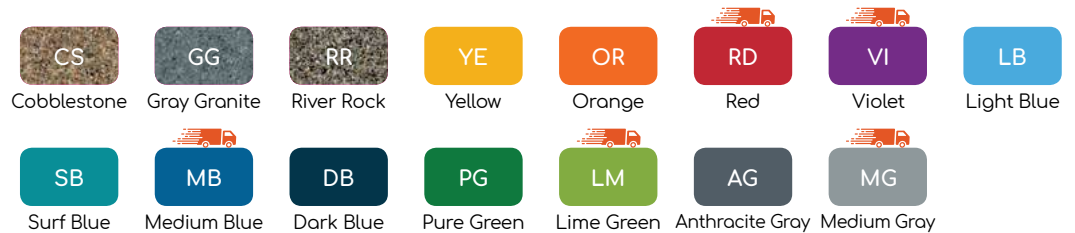

Crescent

	Price	Length	Width	Height	Weight (lbs.)	Part #	Color Code	Weight Cap Option	QuickShip
Small	$300	19.75"	16"	13.5"	10	11401AX	— —	Yes	No
Large	$365	23.75"	19.25"	16.5"	17	11401BX	— —	Yes	Yes

This design and color combination available for QuickShip.